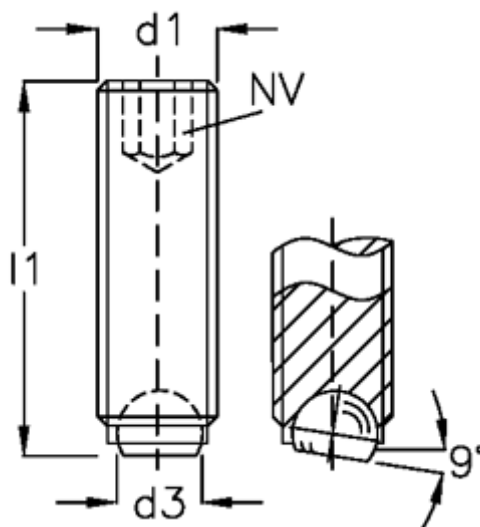

Article number: 209056791

Description: E+G Ball point screw
GN 605-M12-30-BN

Measures

| | |
|------------------|-------|
| d1 | = M12 |
| d2 | = 8.0 |
| d3 | = 7.2 |
| Internal hexagon | = 6 |
| l1 | = 30 |